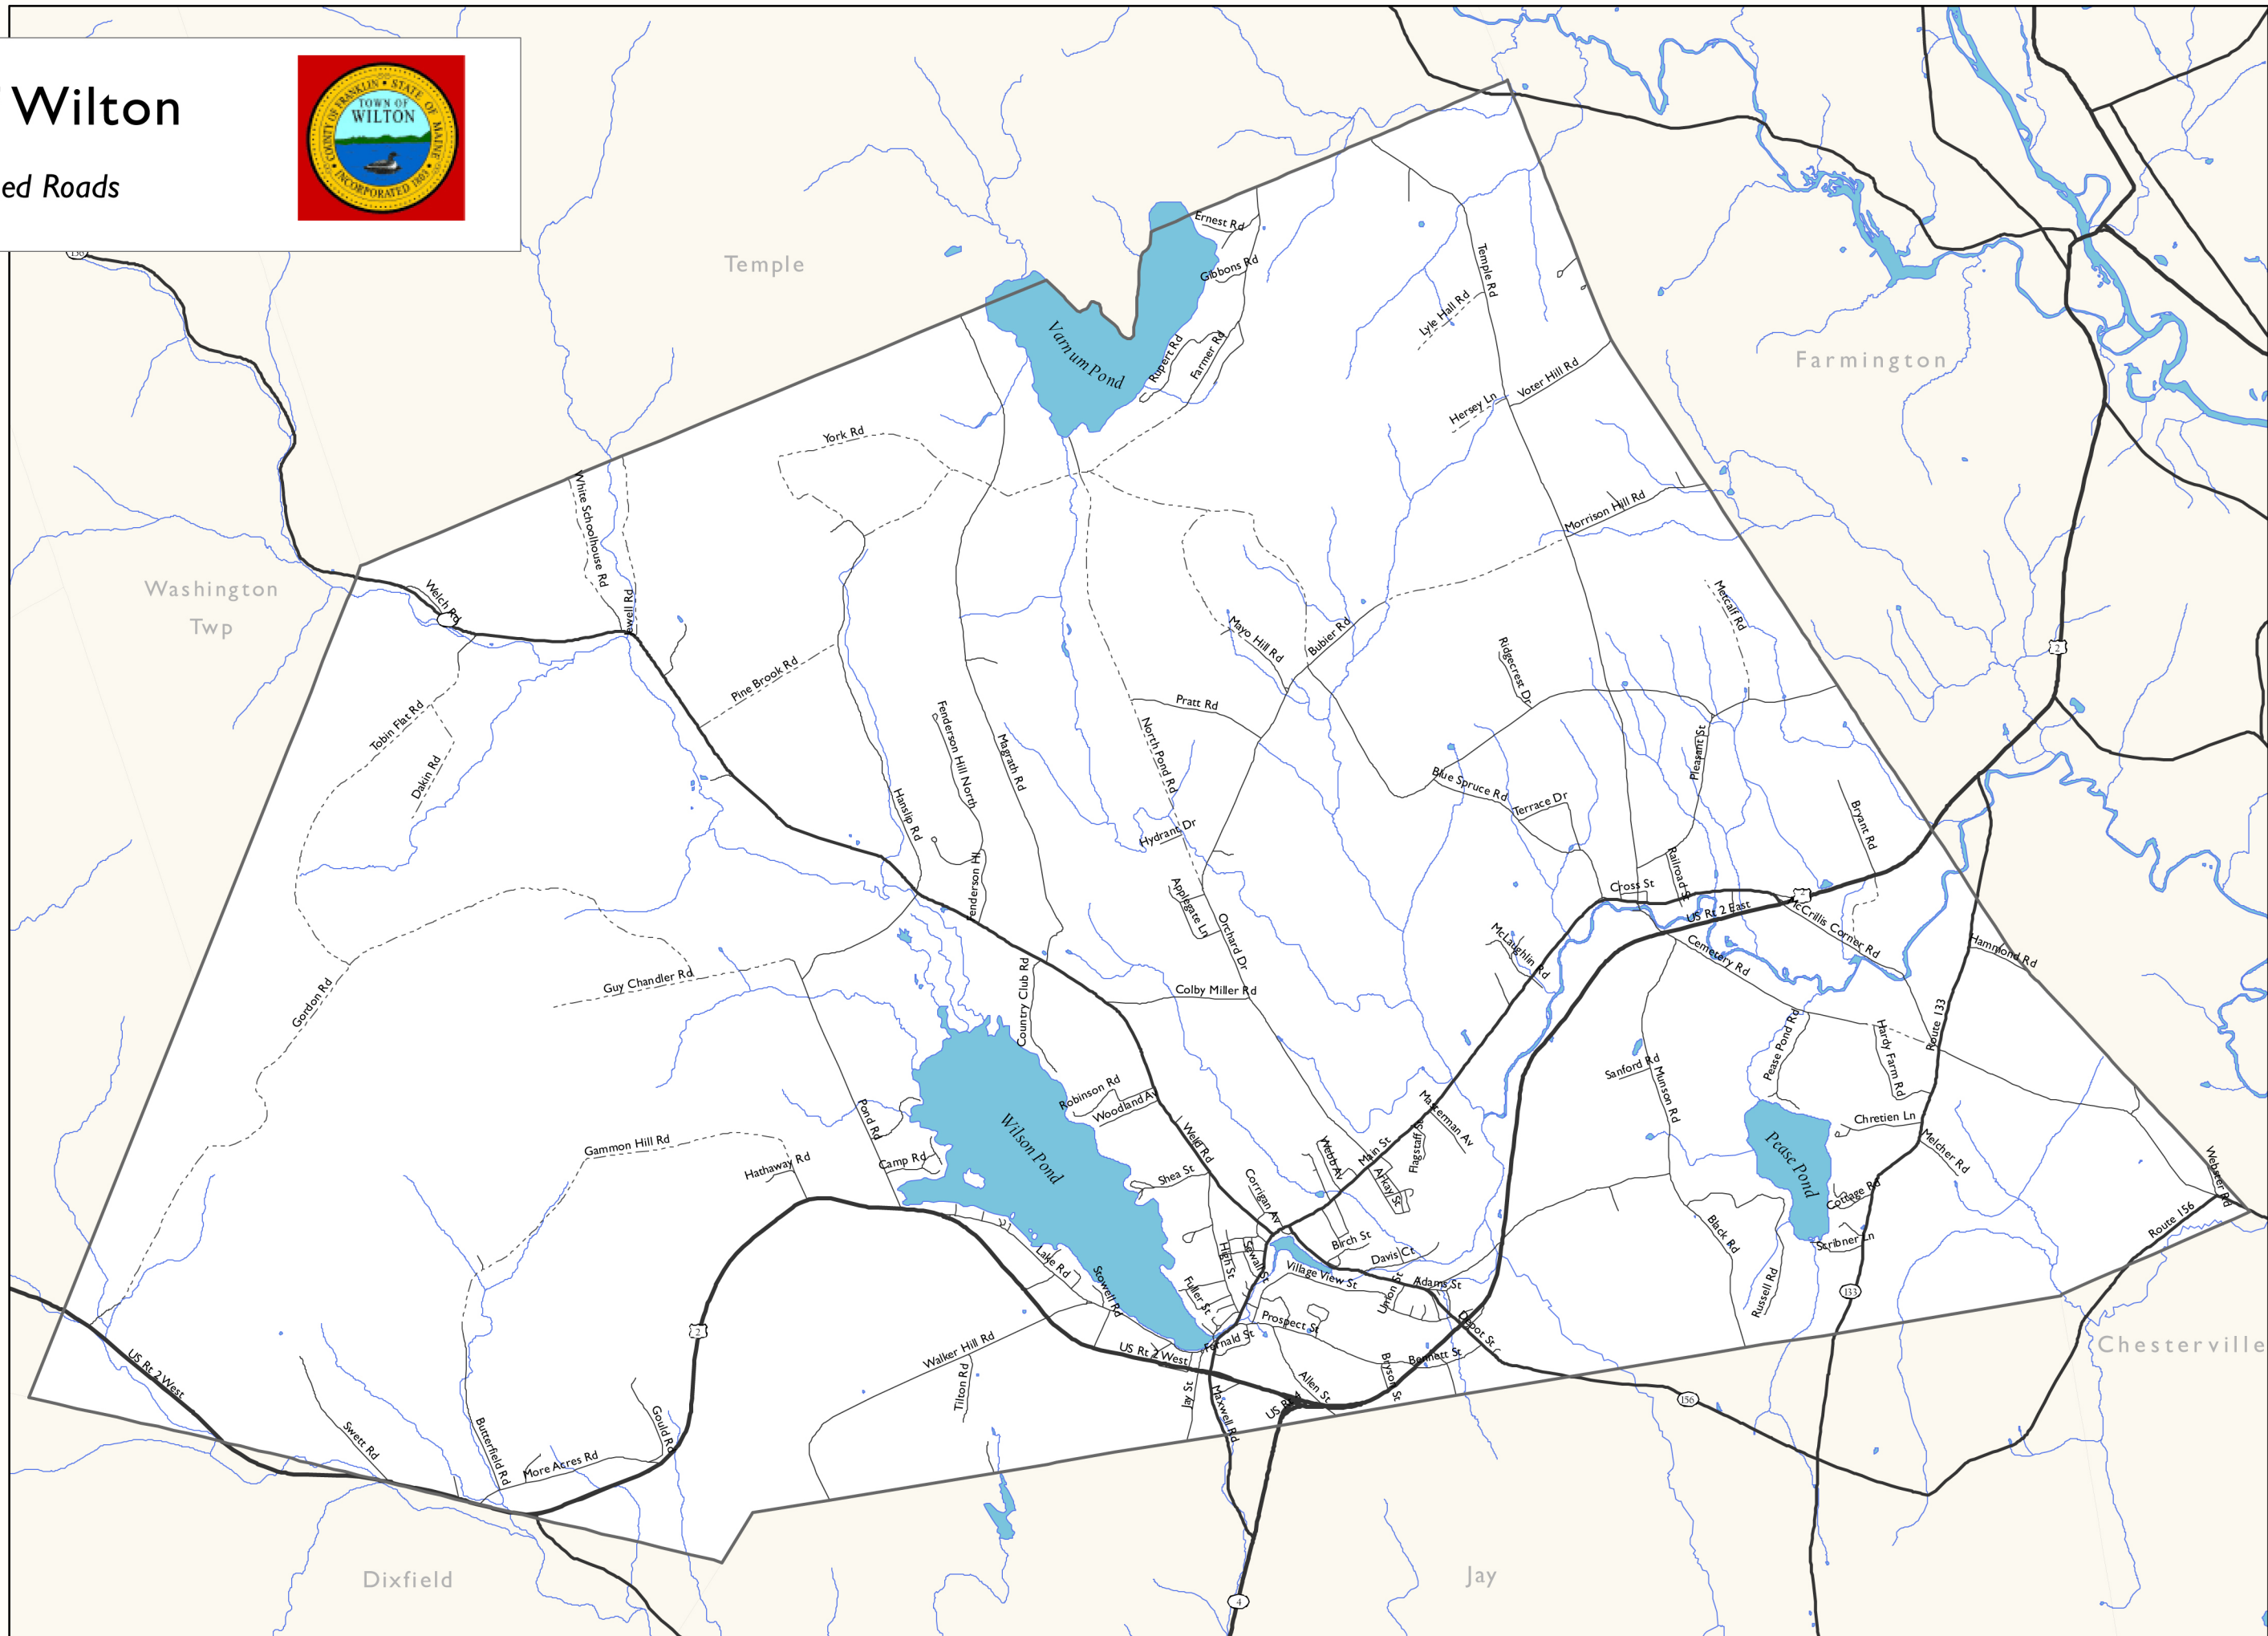

# Town of Wilton

## Discontinued Roads

### Road Features

- Discontinued Road\*
- Town Road

### Other Features

- State Highway
- State Road
- Stream
- Lake

\* Discontinued is a legal term that means the roads were voted on at town meeting to no longer be maintained by the Town. Public right of passage is retained.