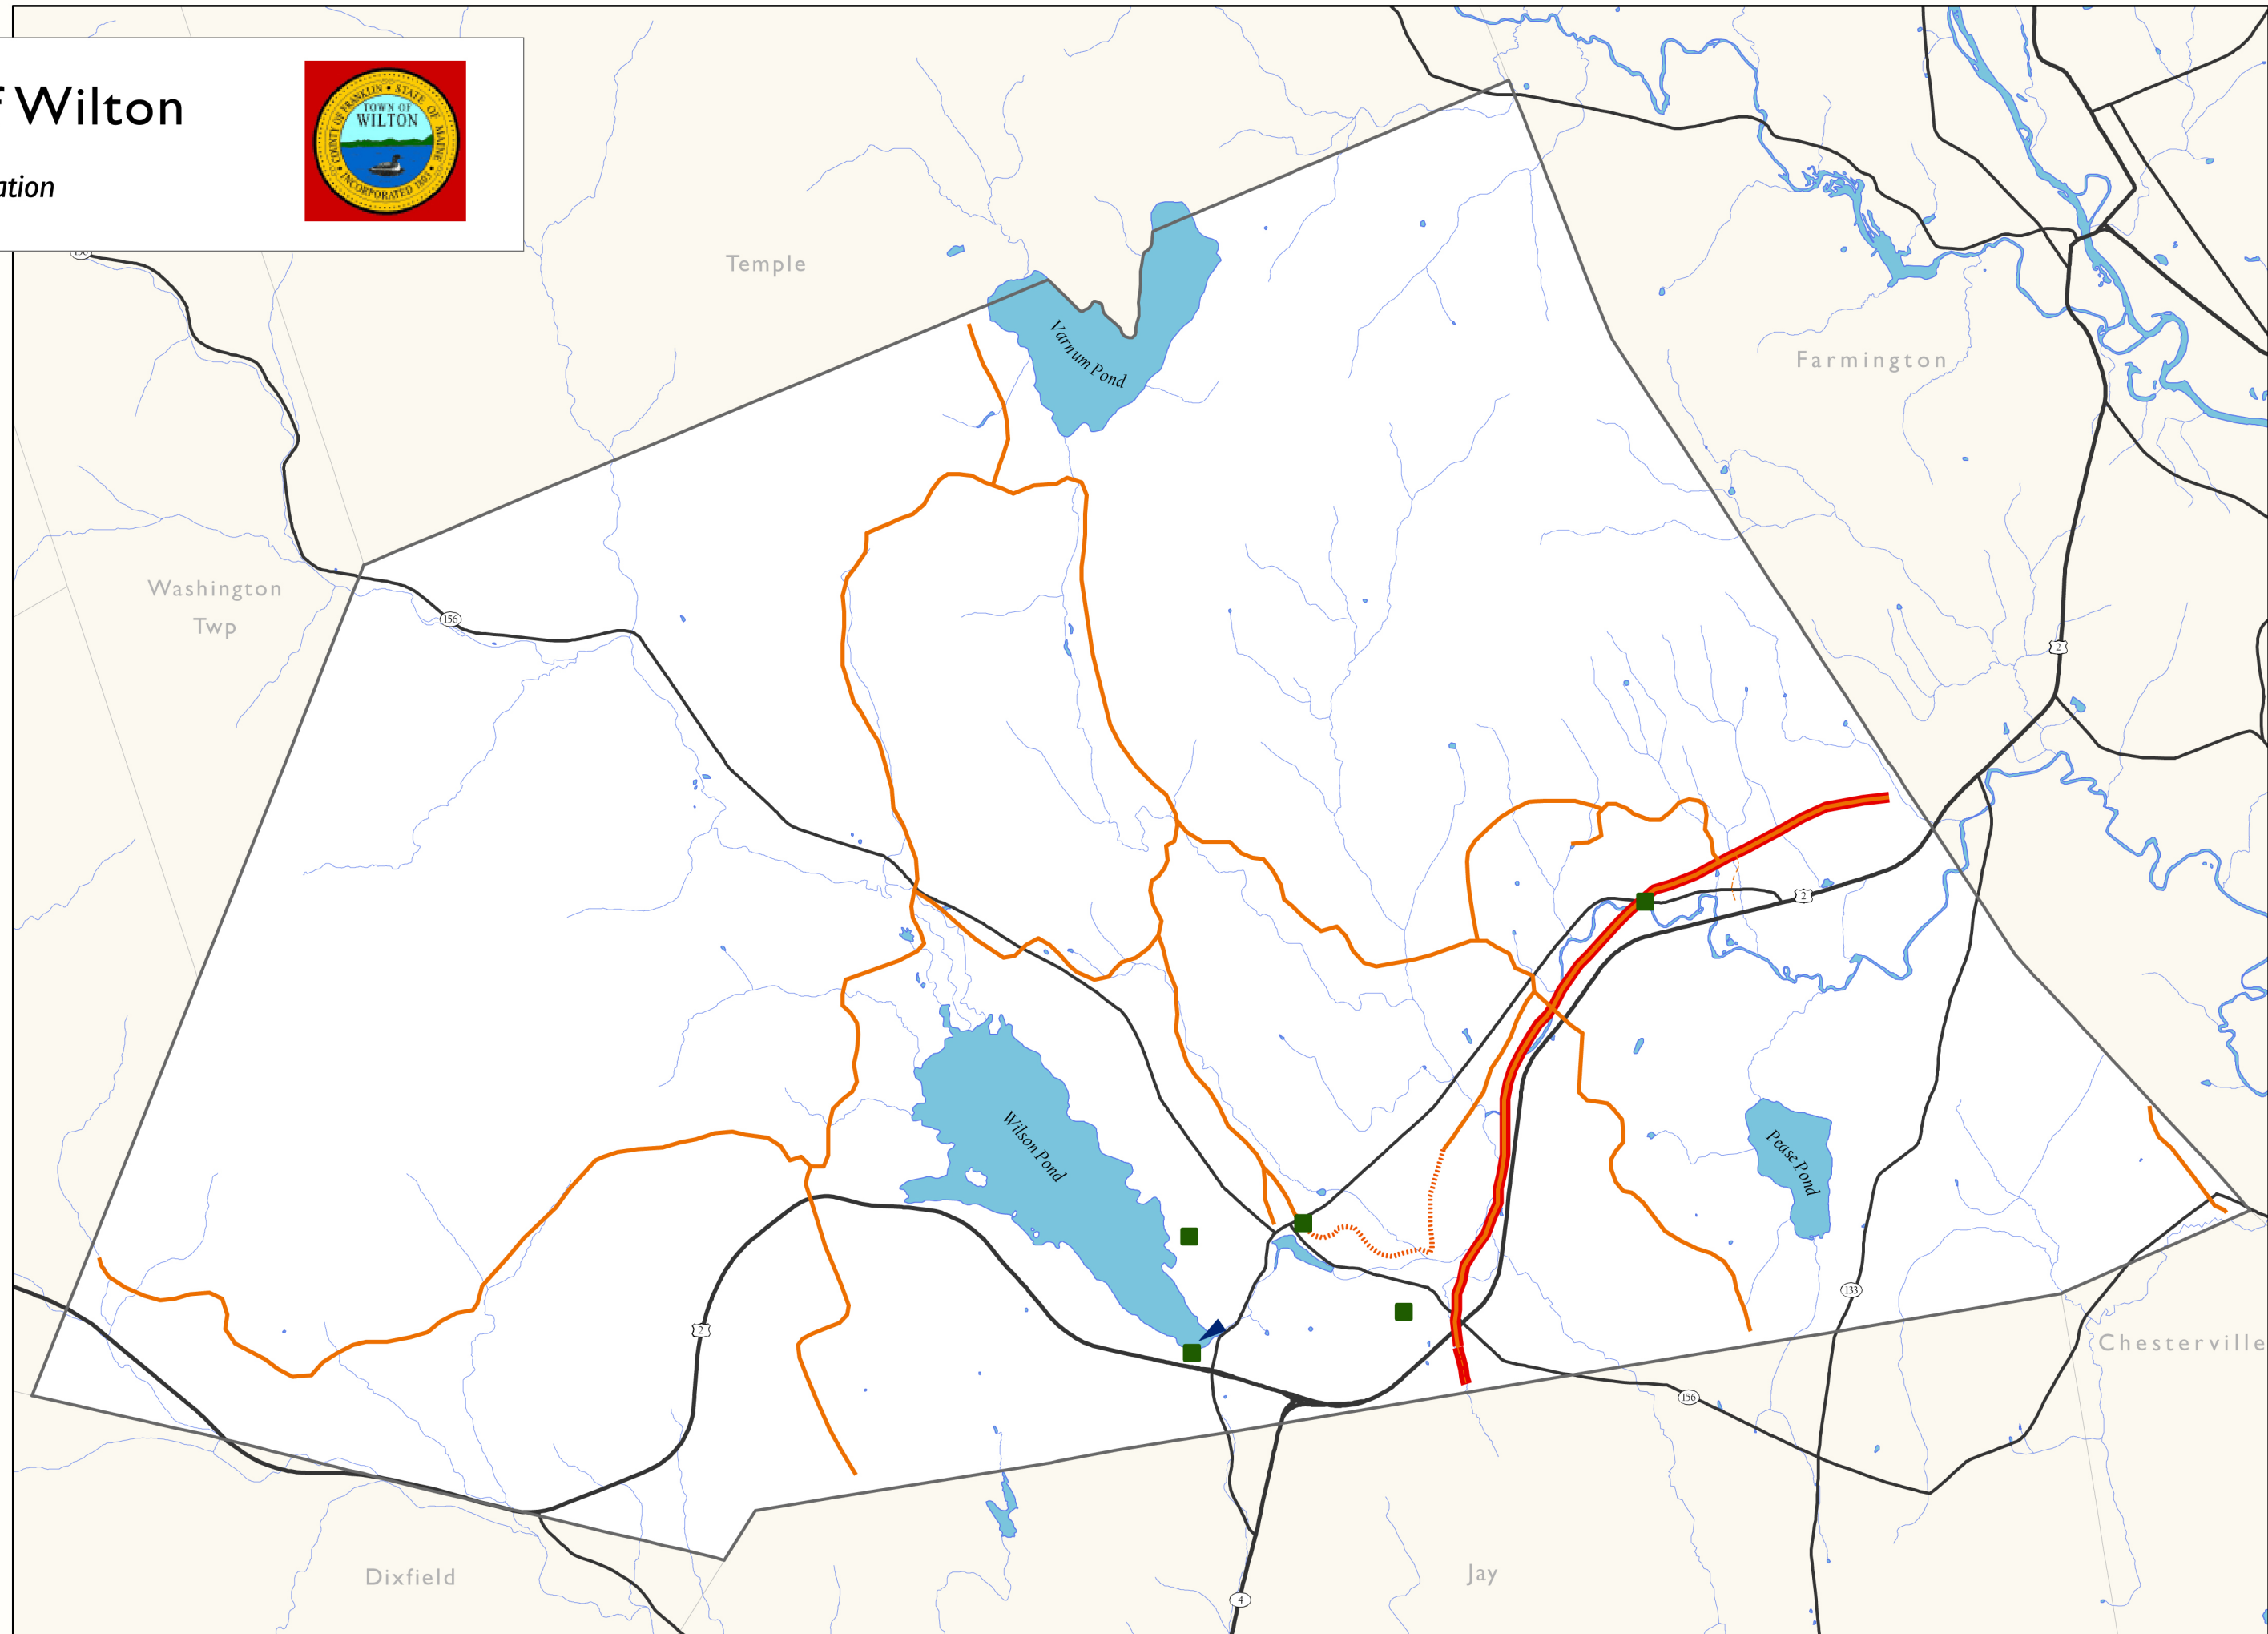

Town of Wilton

Recreation

Recreation Features

- Park/Playground
- Boat Launch
- Woodland Wanderers Snowmobile Club Trail
- Non-Club Trail
- Rail Trail

Other Features

- State Highway
- State Road
- Stream
- Lake

Data sources: Maine Office of GIS,
Gordon Collins-Faunce

0 0.5 1 Mile